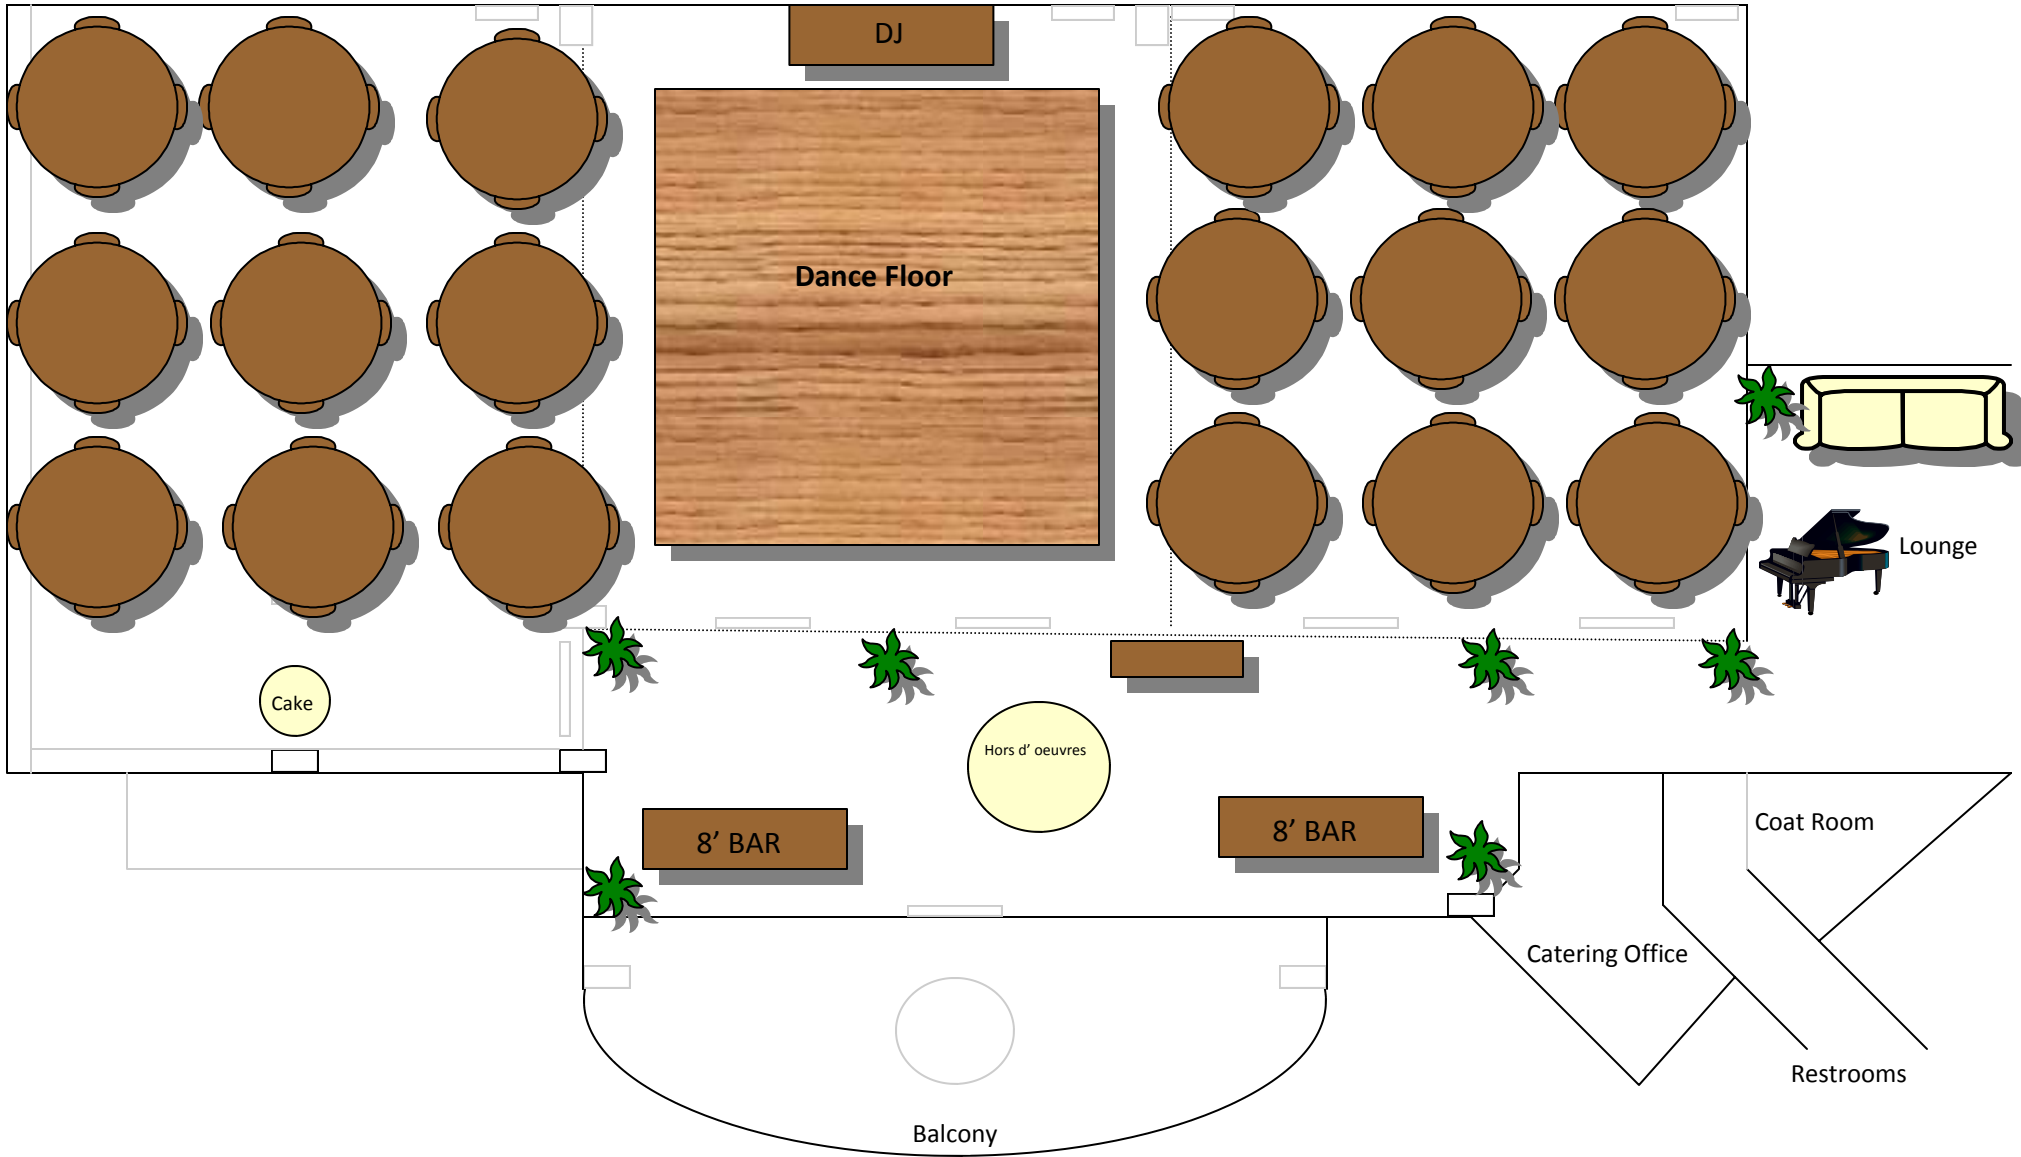

Manor Country Club Grand Ballroom

Salon C
11x35x46 = 1610 sq. ft.

Salon B
11x29x33 = 957 sq. ft.

Salon A
11x31x33 = 1023 sq. ft.

Center Set
Capacity 180-200