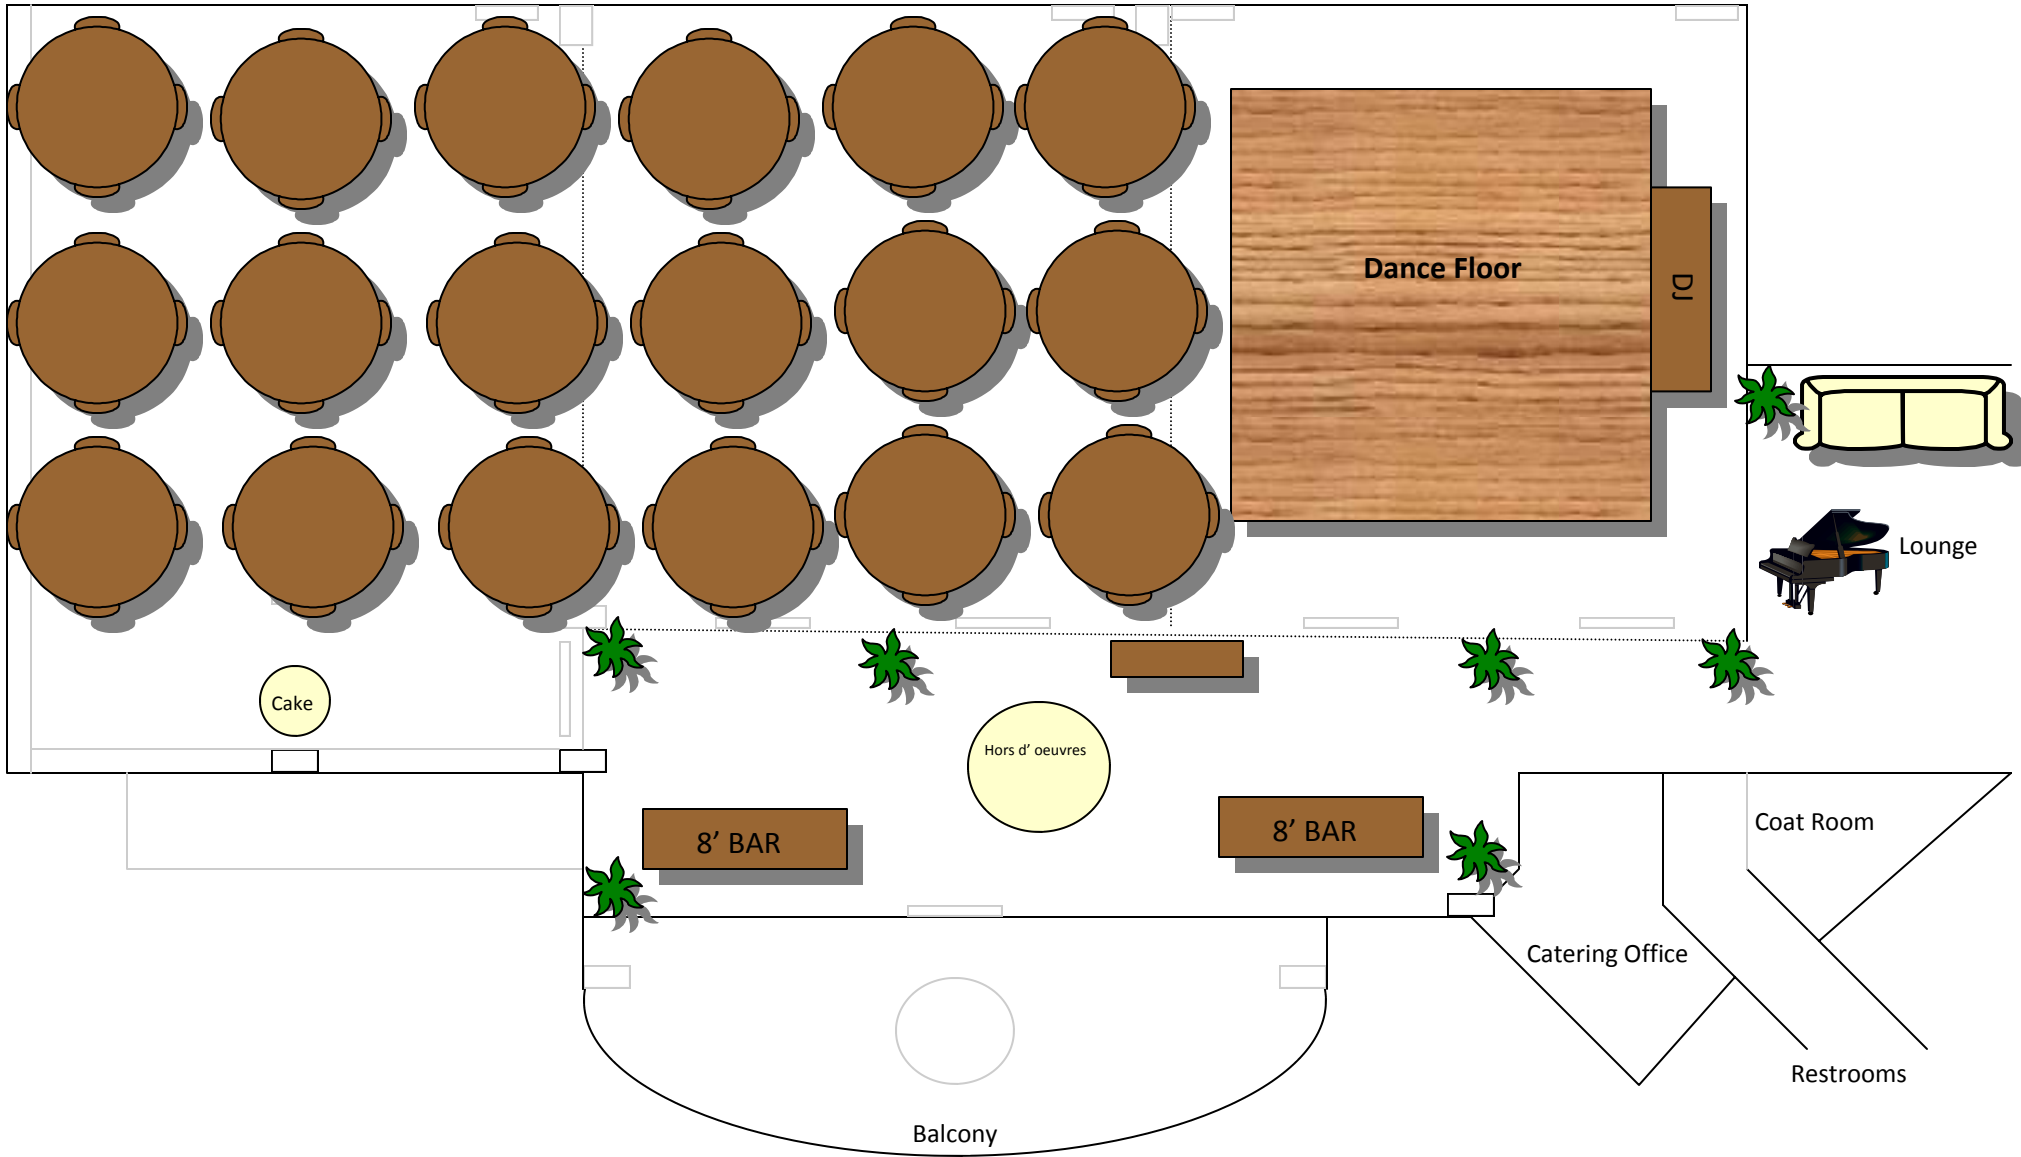

Manor Country Club Grand Ballroom

Salon C
11x35x46 = 1610 sq. ft.

Salon B
11x29x33 = 957 sq. ft.

Salon A
11x31x33 = 1023 sq. ft.

Side Set
Capacity 180-200